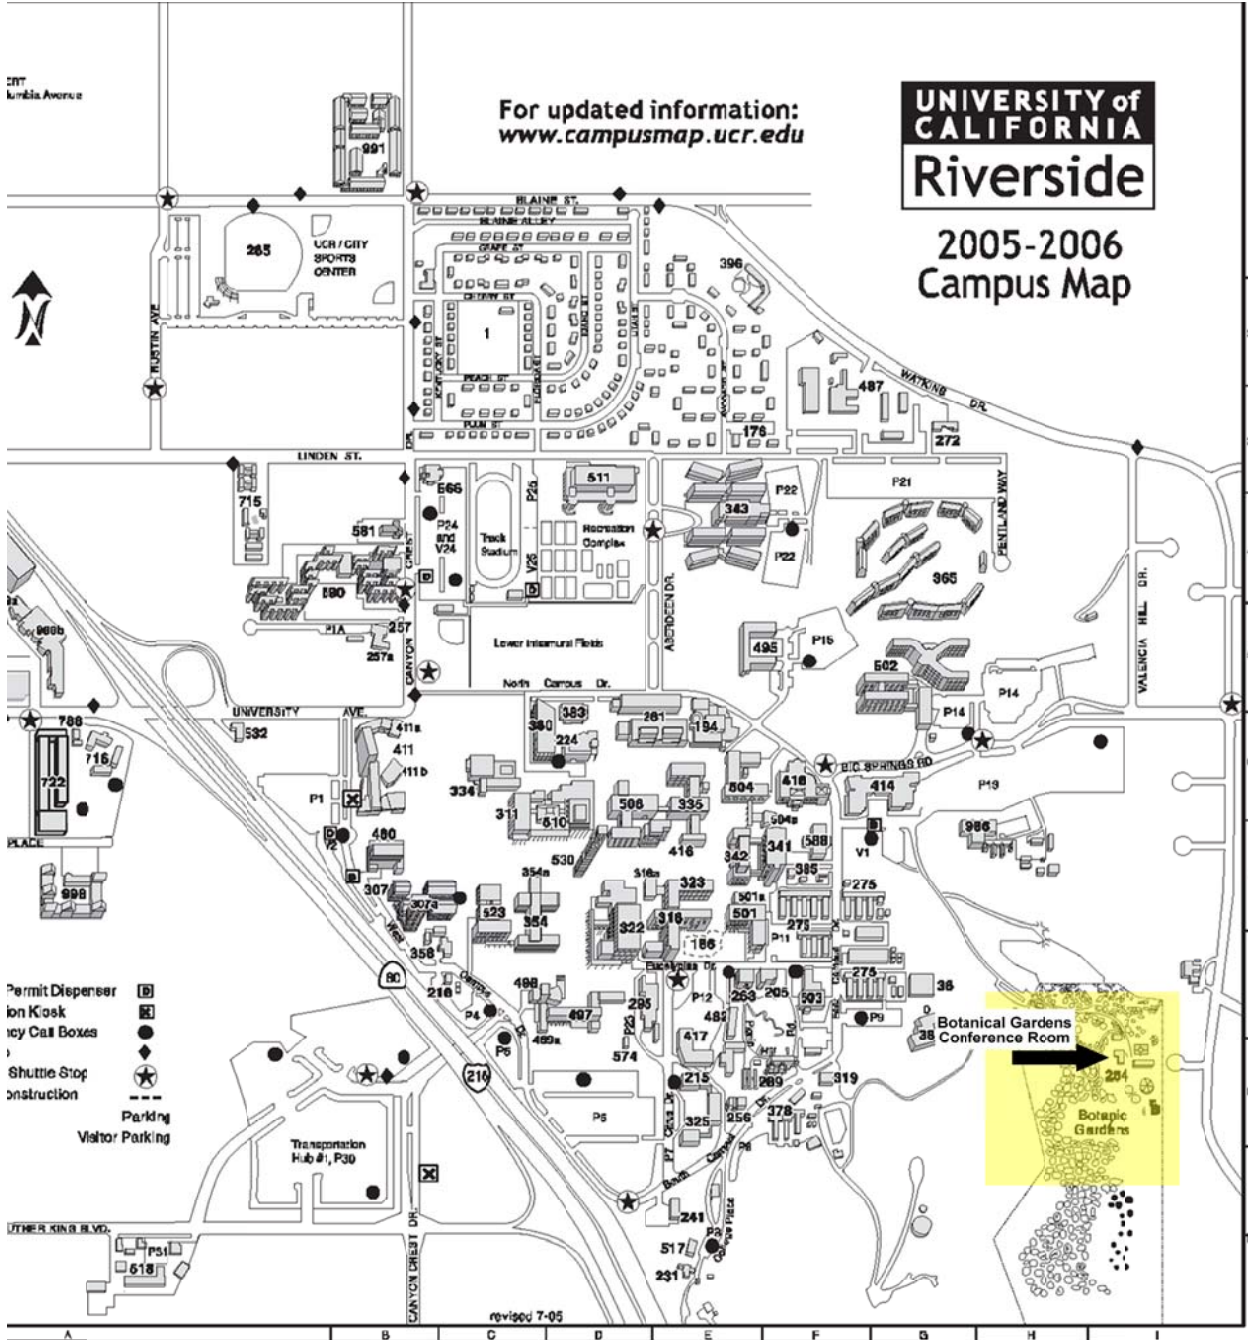

207
Linda Avenue

For updated information:
www.campusmap.ucr.edu

UNIVERSITY of CALIFORNIA Riverside

2005-2006 Campus Map

- Permit Dispenser
- Ion Kiosk
- Recycling Boxes
- Shuttle Stop
- Construction
- Parking
- Visitor Parking